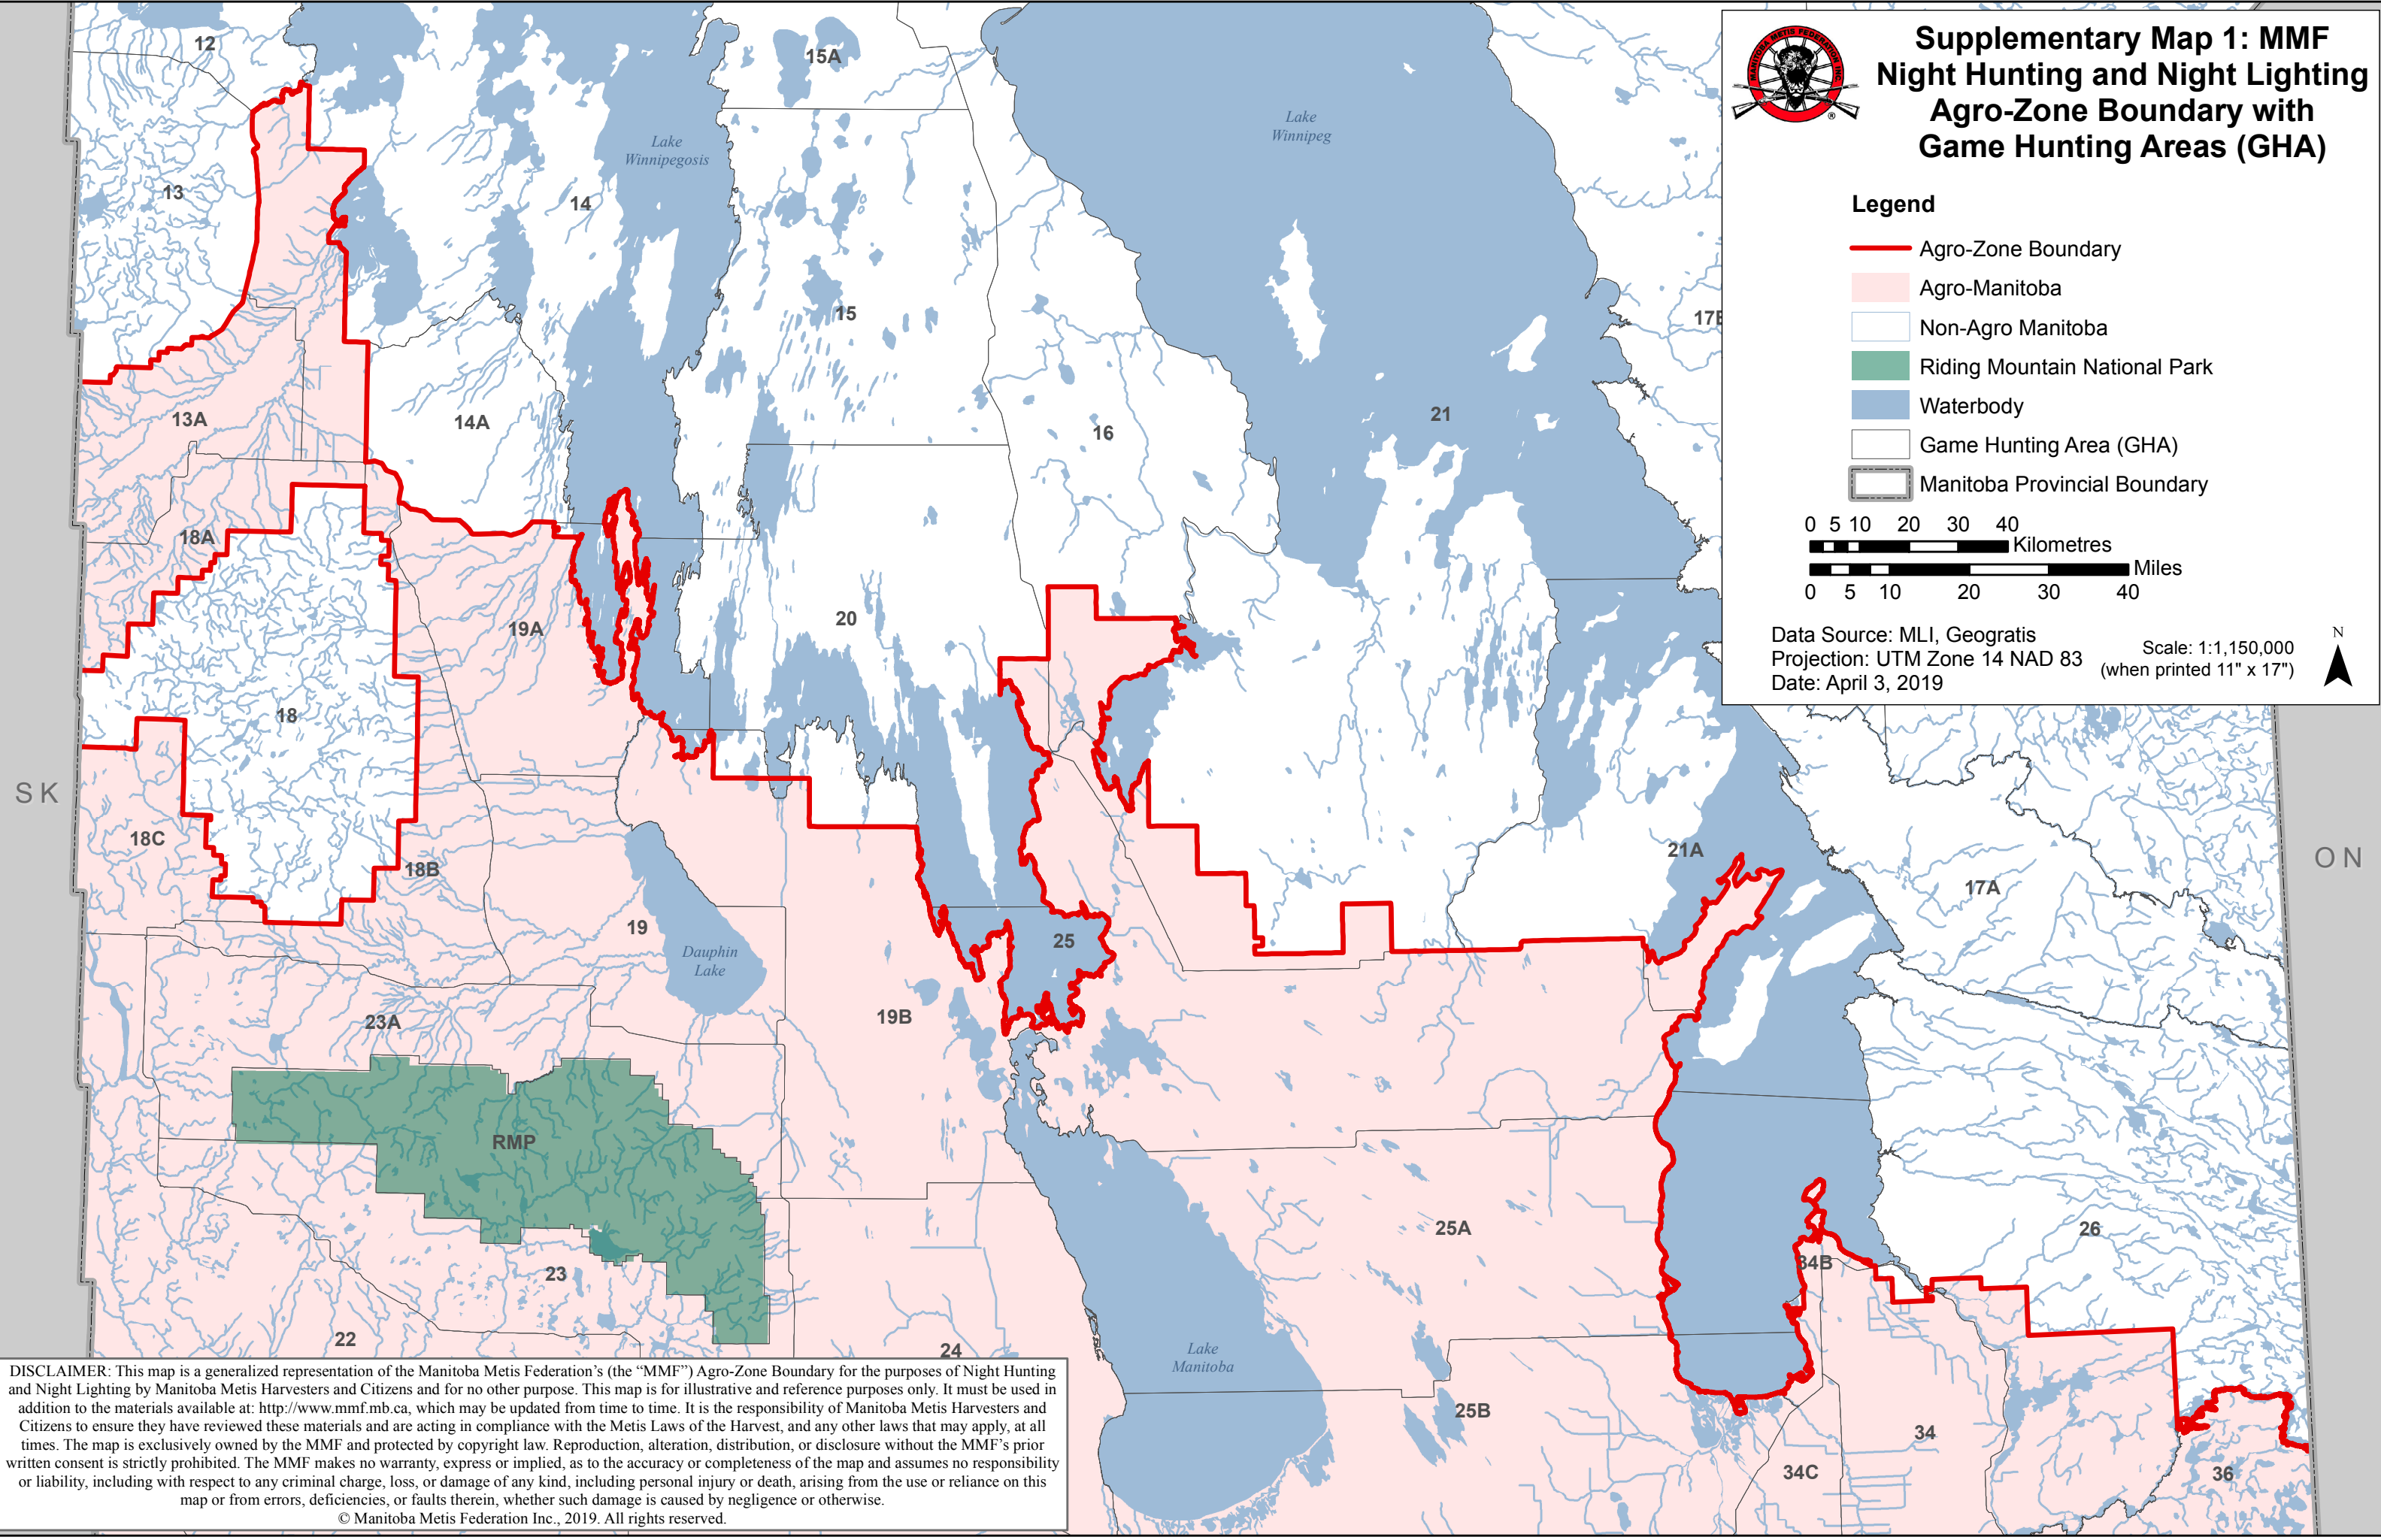

Supplementary Map 1: MMF Night Hunting and Night Lighting Agro-Zone Boundary with Game Hunting Areas (GHA)

Legend

-  Agro-Zone Boundary
-  Agro-Manitoba
-  Non-Agro Manitoba
-  Riding Mountain National Park
-  Waterbody
-  Game Hunting Area (GHA)
-  Manitoba Provincial Boundary

Data Source: MLI, Geogratis
Projection: UTM Zone 14 NAD 83
Date: April 3, 2019

Scale: 1:1,150,000
(when printed 11" x 17")

DISCLAIMER: This map is a generalized representation of the Manitoba Metis Federation's (the "MMF") Agro-Zone Boundary for the purposes of Night Hunting and Night Lighting by Manitoba Metis Harvesters and Citizens and for no other purpose. This map is for illustrative and reference purposes only. It must be used in addition to the materials available at: <http://www.mmf.mb.ca>, which may be updated from time to time. It is the responsibility of Manitoba Metis Harvesters and Citizens to ensure they have reviewed these materials and are acting in compliance with the Metis Laws of the Harvest, and any other laws that may apply, at all times. The map is exclusively owned by the MMF and protected by copyright law. Reproduction, alteration, distribution, or disclosure without the MMF's prior written consent is strictly prohibited. The MMF makes no warranty, express or implied, as to the accuracy or completeness of the map and assumes no responsibility or liability, including with respect to any criminal charge, loss, or damage of any kind, including personal injury or death, arising from the use or reliance on this map or from errors, deficiencies, or faults therein, whether such damage is caused by negligence or otherwise.
© Manitoba Metis Federation Inc., 2019. All rights reserved.