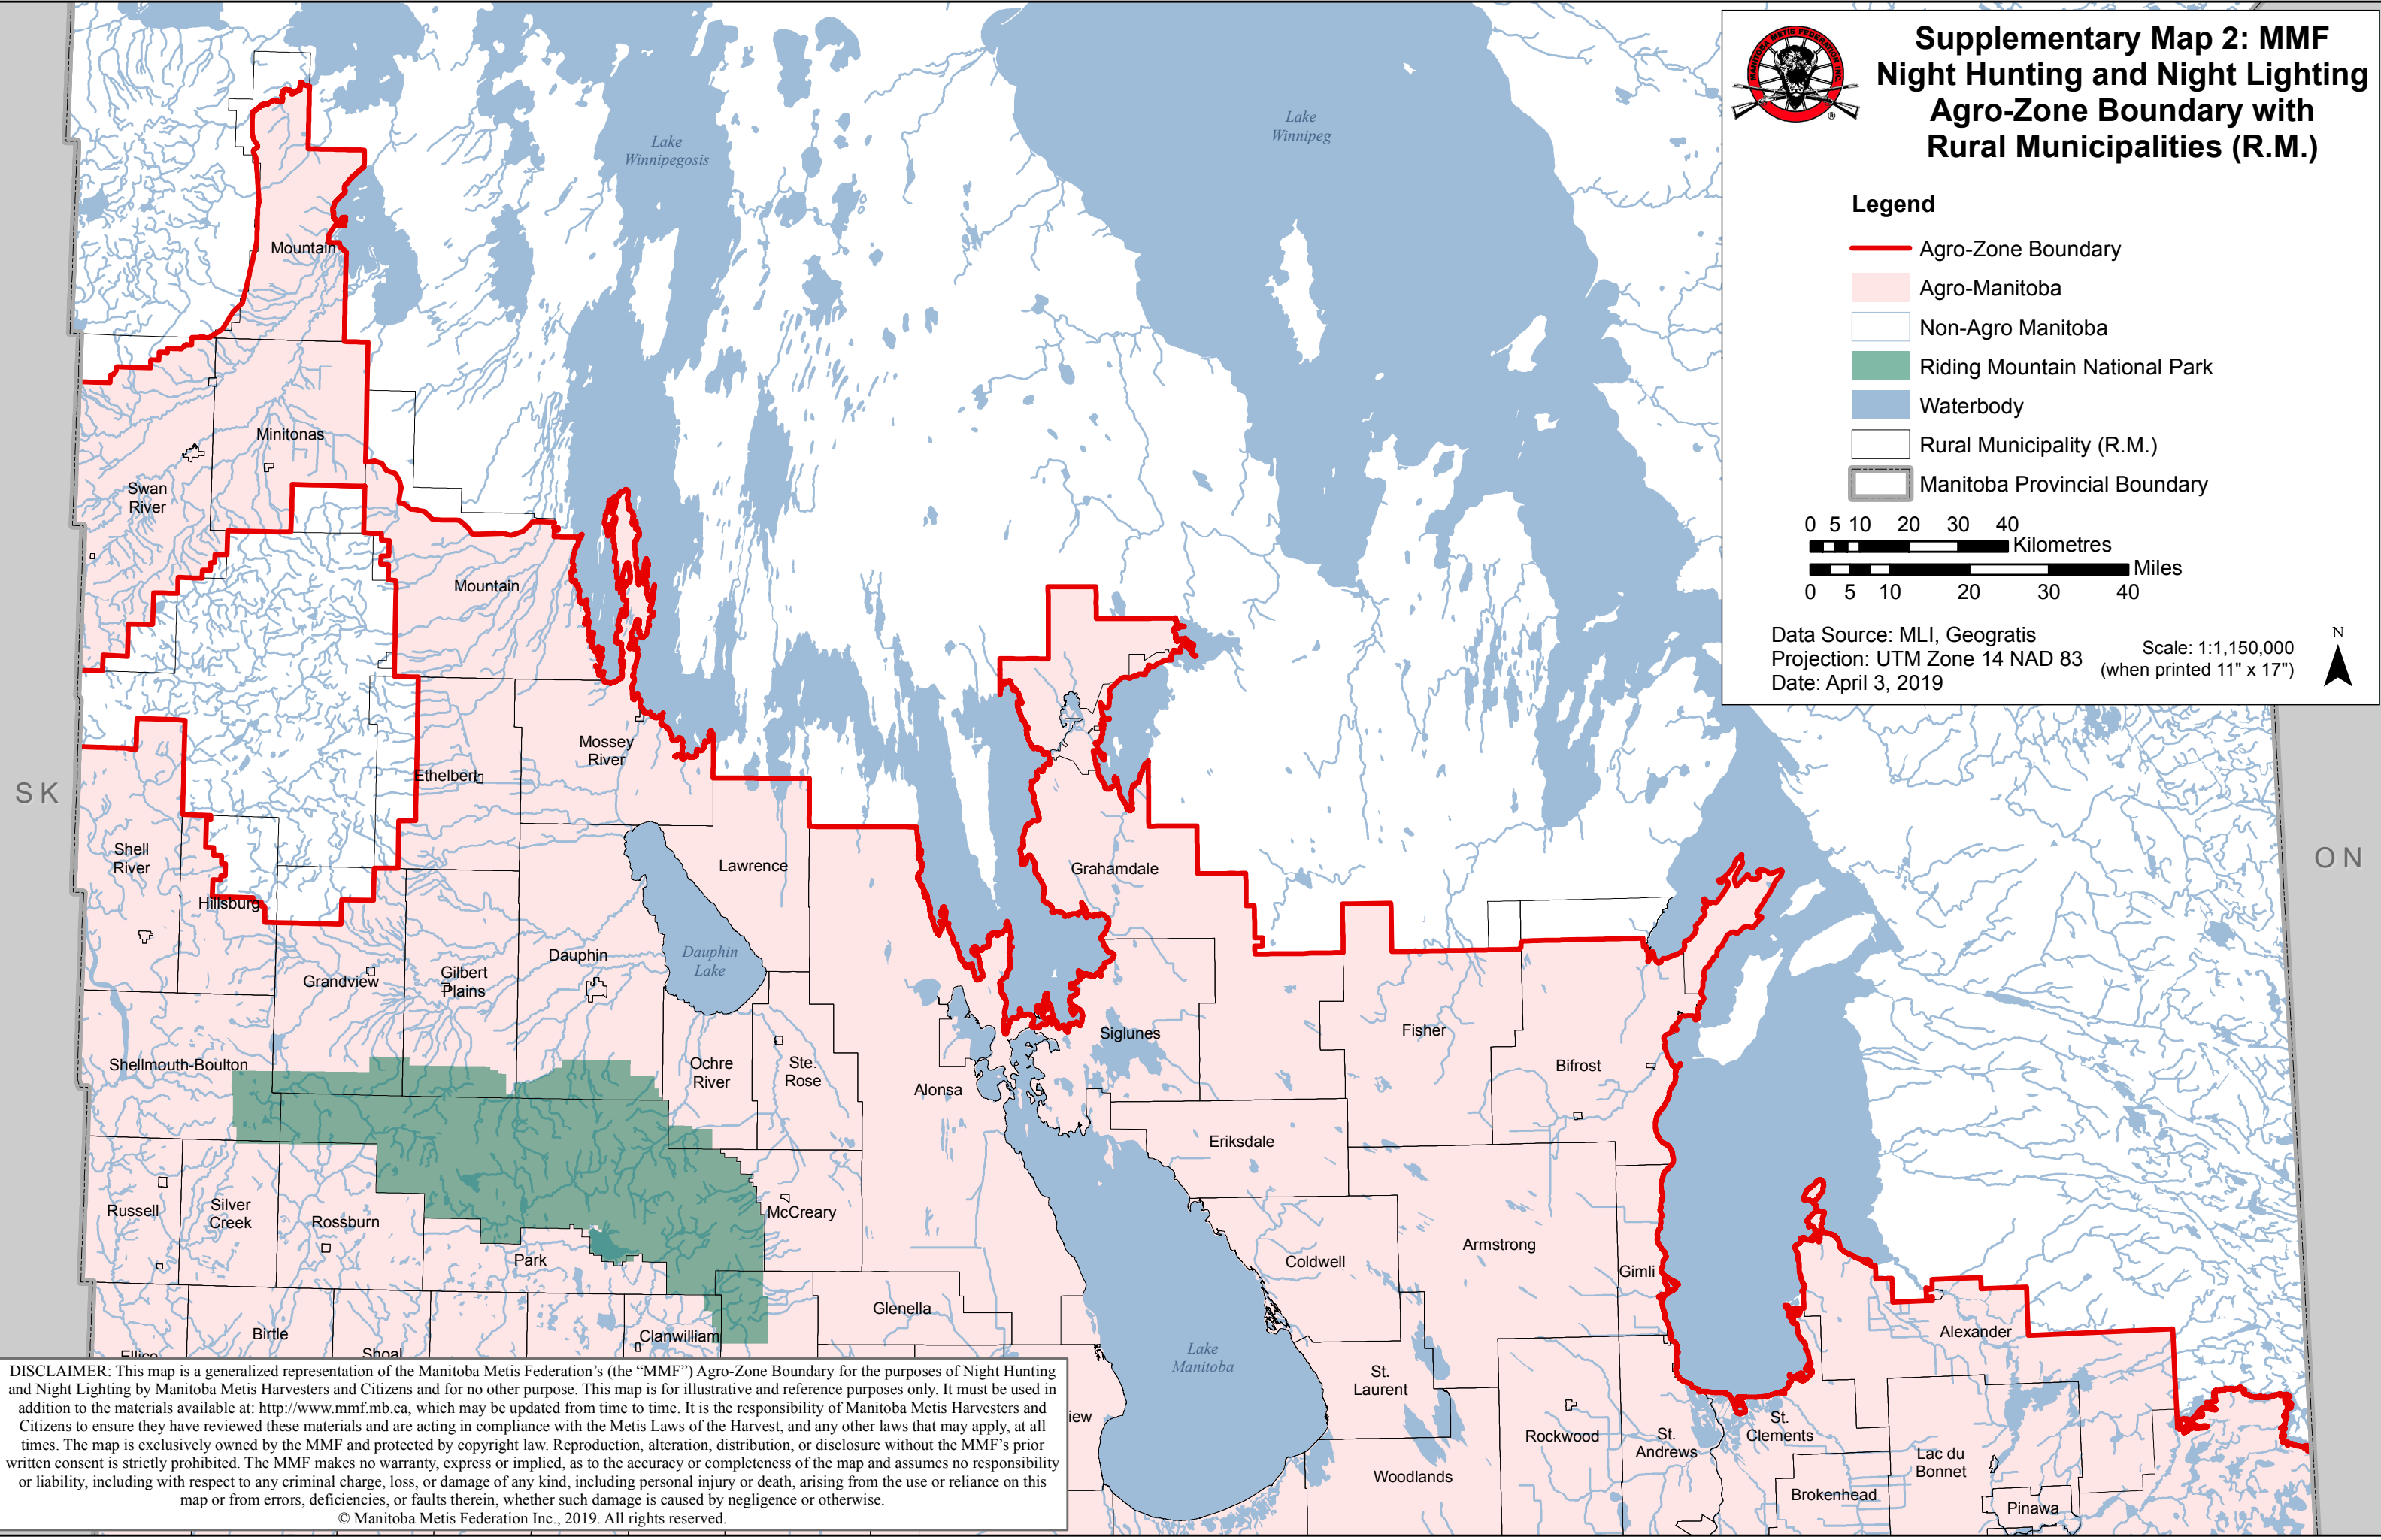

Supplementary Map 2: MMF Night Hunting and Night Lighting Agro-Zone Boundary with Rural Municipalities (R.M.)

Legend

- Agro-Zone Boundary
- Agro-Manitoba
- Non-Agro Manitoba
- Riding Mountain National Park
- Waterbody
- Rural Municipality (R.M.)
- Manitoba Provincial Boundary

Data Source: MLI, Geogratis
 Projection: UTM Zone 14 NAD 83
 Date: April 3, 2019
 Scale: 1:1,150,000 (when printed 11" x 17")

DISCLAIMER: This map is a generalized representation of the Manitoba Metis Federation's (the "MMF") Agro-Zone Boundary for the purposes of Night Hunting and Night Lighting by Manitoba Metis Harvesters and Citizens and for no other purpose. This map is for illustrative and reference purposes only. It must be used in addition to the materials available at: <http://www.mmf.mb.ca>, which may be updated from time to time. It is the responsibility of Manitoba Metis Harvesters and Citizens to ensure they have reviewed these materials and are acting in compliance with the Metis Laws of the Harvest, and any other laws that may apply, at all times. The map is exclusively owned by the MMF and protected by copyright law. Reproduction, alteration, distribution, or disclosure without the MMF's prior written consent is strictly prohibited. The MMF makes no warranty, express or implied, as to the accuracy or completeness of the map and assumes no responsibility or liability, including with respect to any criminal charge, loss, or damage of any kind, including personal injury or death, arising from the use or reliance on this map or from errors, deficiencies, or faults therein, whether such damage is caused by negligence or otherwise.